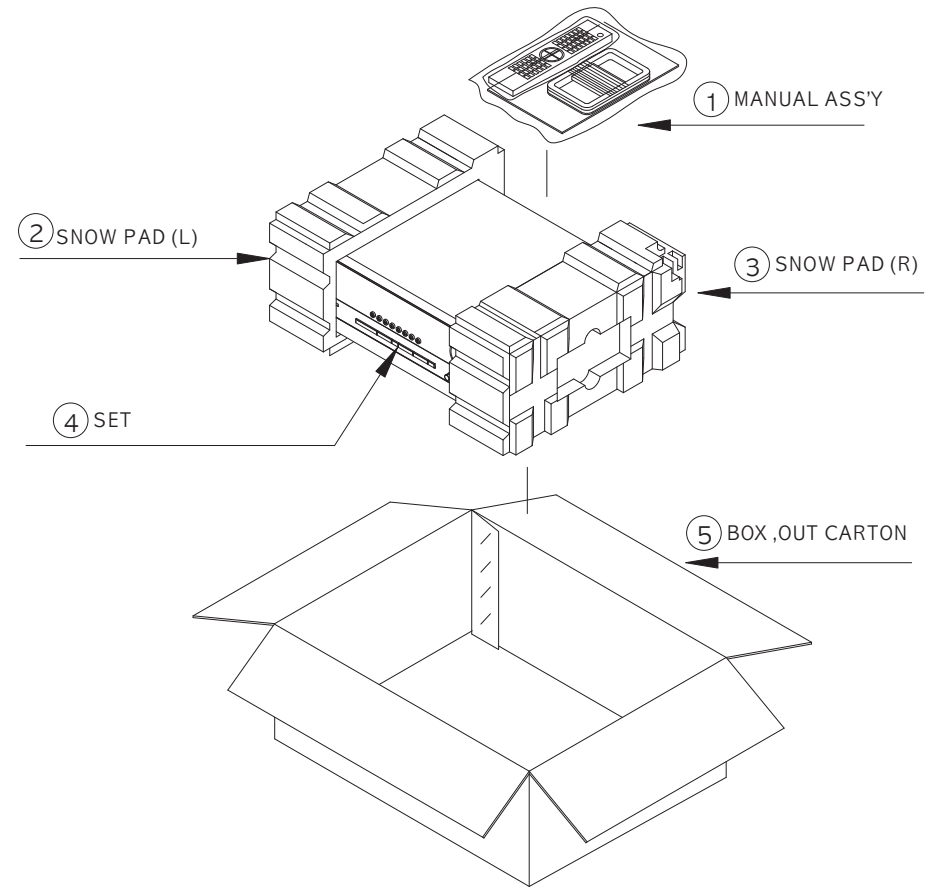

### 1. Instruction manual ass'y - Accessories

NO	DESCRIPTION	PARTS NO.	Q.ty
1	POLY BAG		1
2	CARD WARRANTY	ZKC1113HA00-9	1
3	AM LOOP ANTENNA ASS'Y	CSA1A027Z	1
4	BATTERY		3
5	OWNER'S MANUAL	CQX1A950Z	1
6	FM 1 POL ANT(UL)	CSA1A019Z	1
7	REMOCON TRANSMITTER ASS'Y	RB30C00	1
8	SHEET GUIDE	CQE1A227Z	1
9	STAPLE		3

### 2. Package Drawing

NO	DESCRIPTION	PARTS NO.	Q.ty
1	MANUAL ASSY		1
2	SNOW,PAD(L)	CPS4A564	1
3	SNOW,PAD(R)	CPS4A565	1
4	SET	AVR 235	1
5	AVR235 OUTER CARTON	CPG1A775Z	1